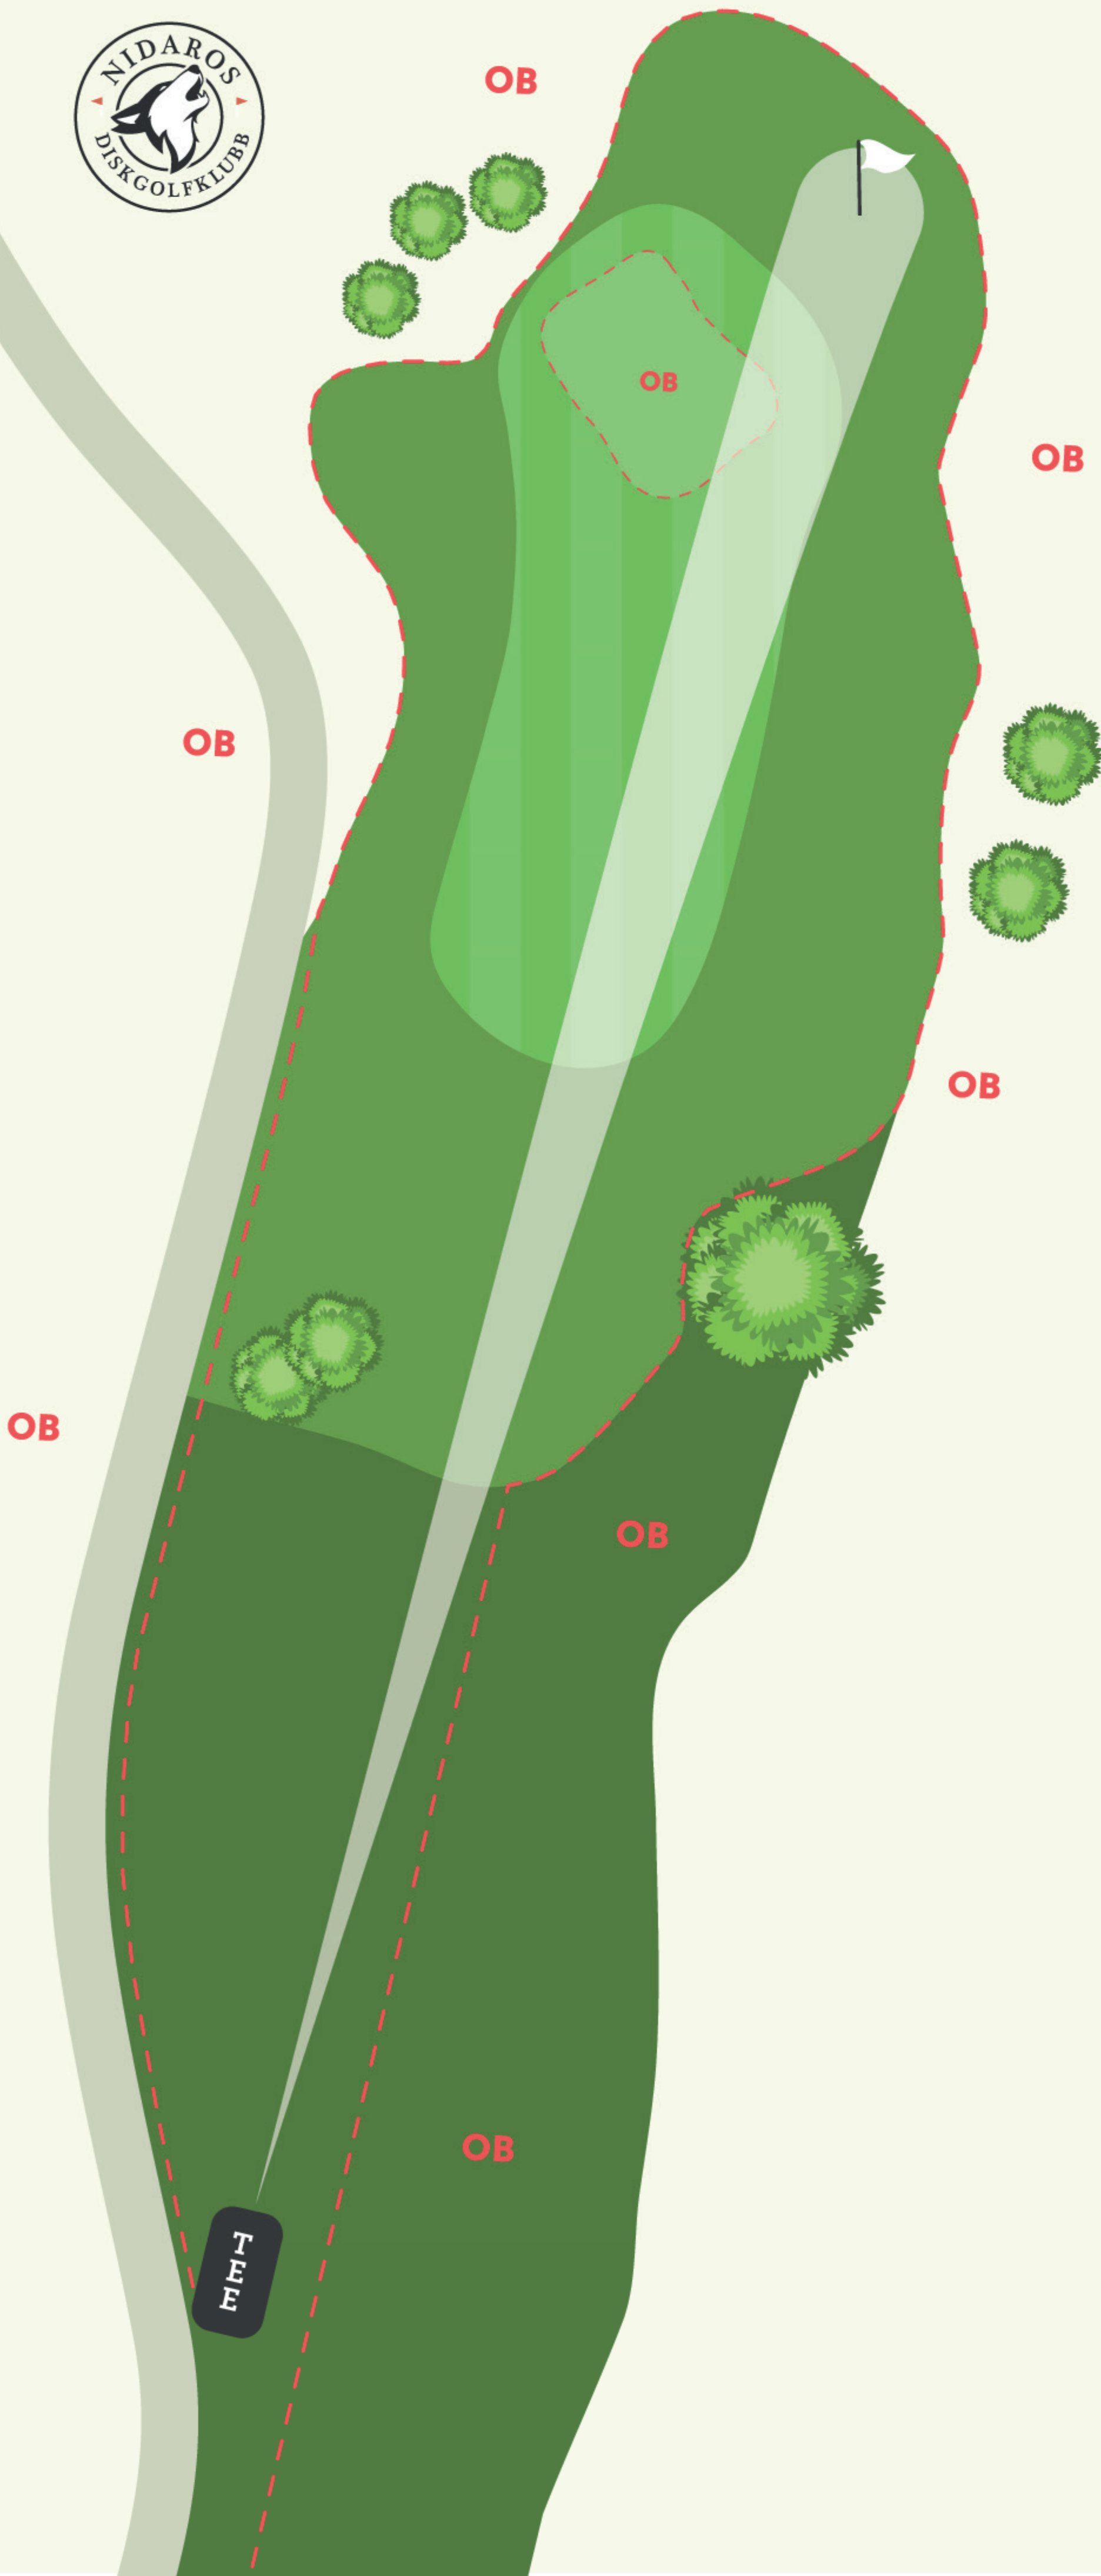

14

195 M

PAR 4

↕ **+1m**

--- Out of bounds

--- Hazard

Hullsponsor: